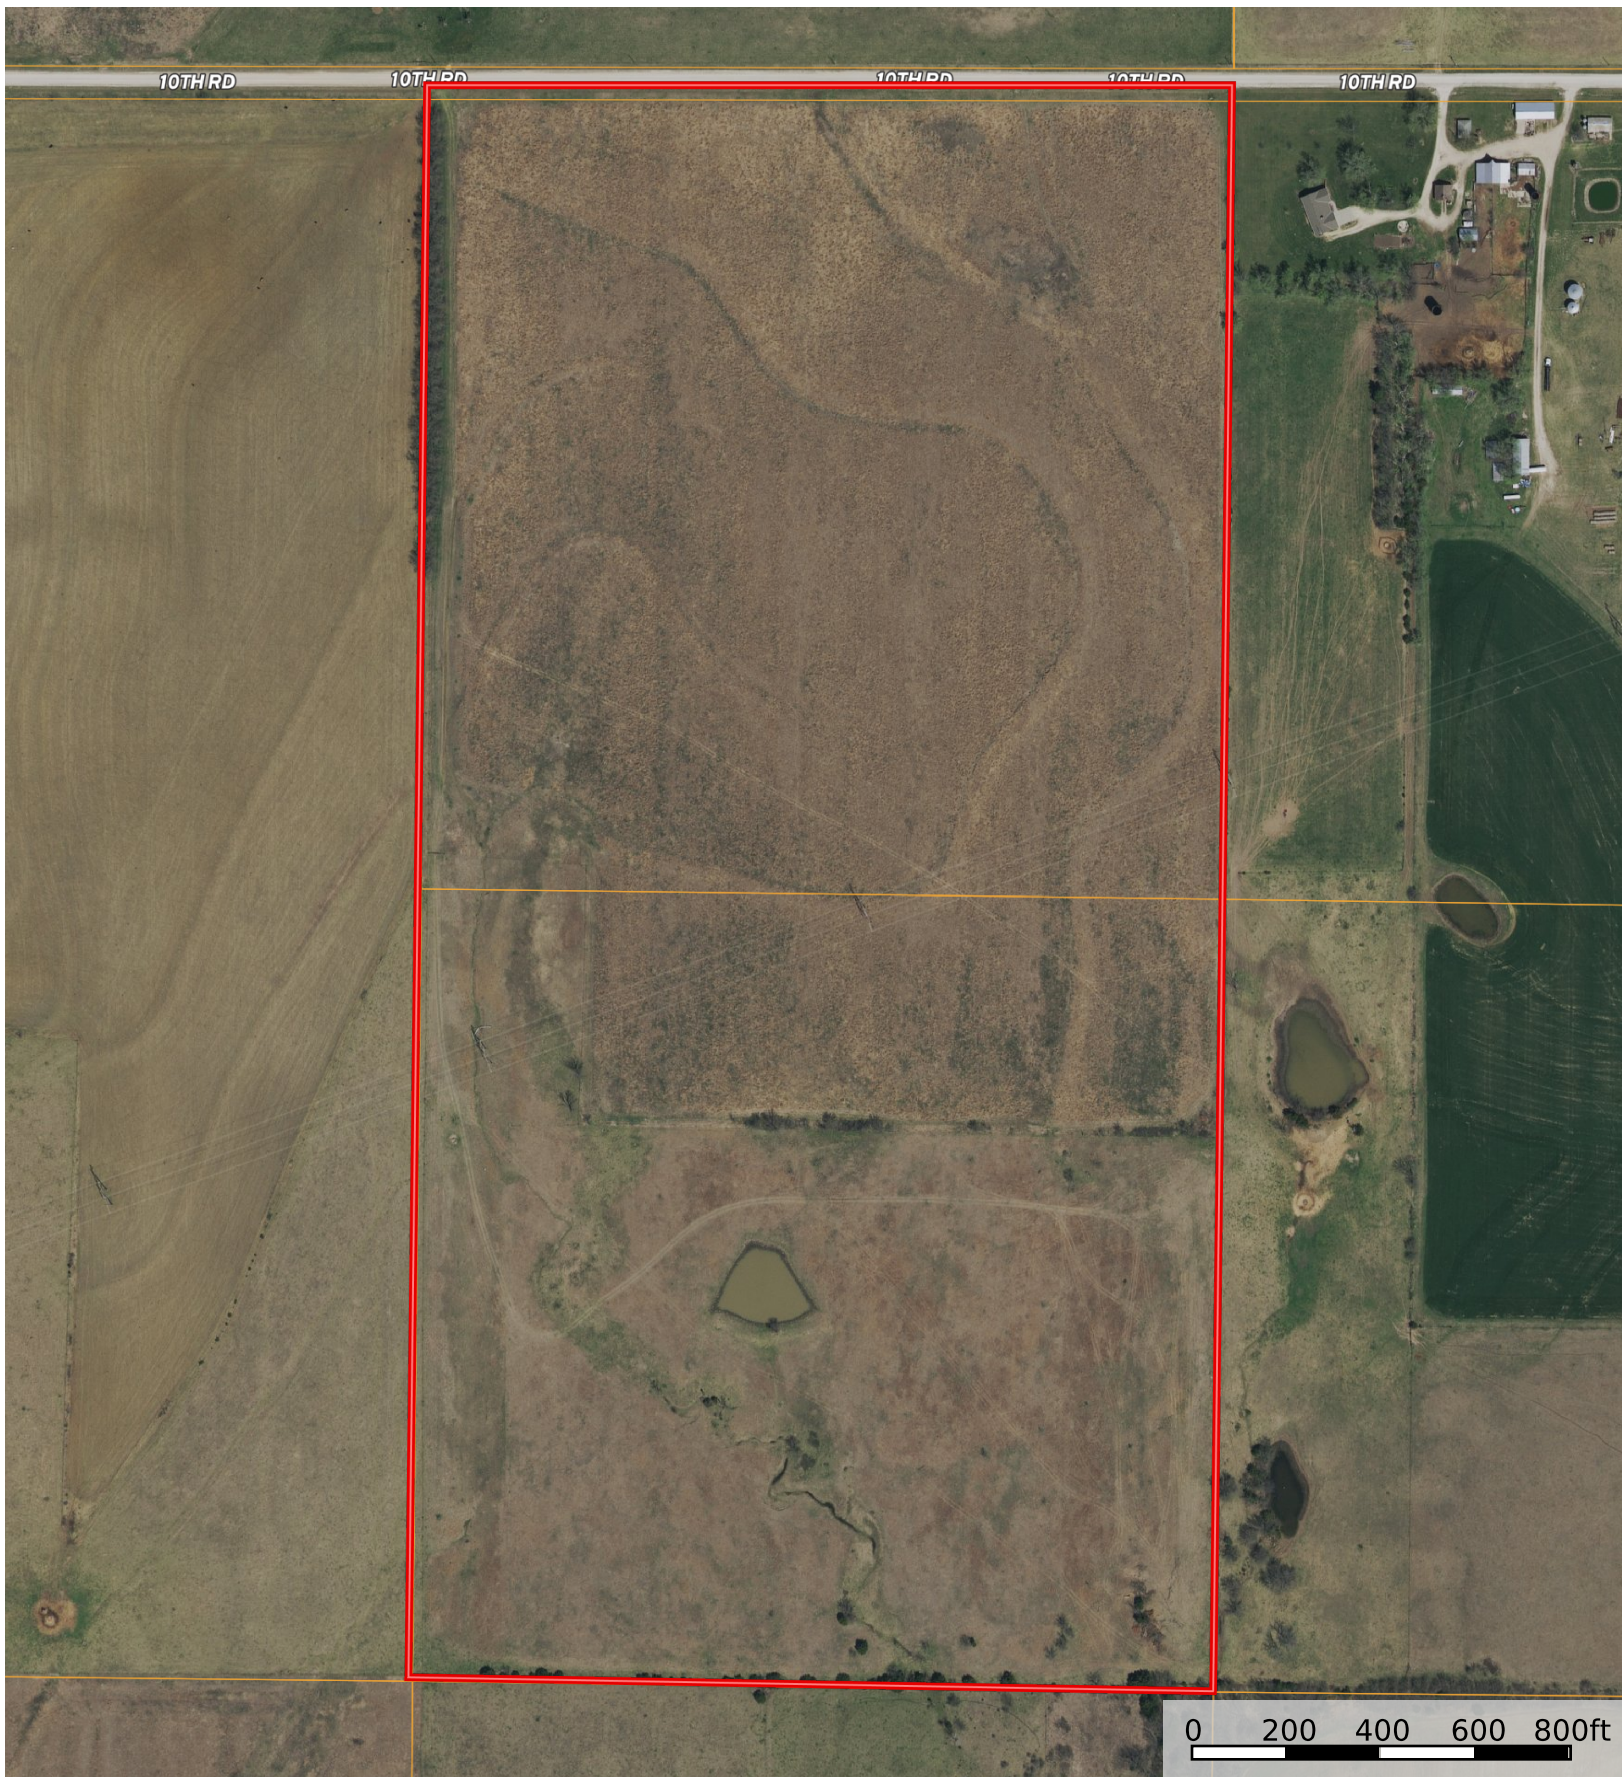

St. Francis Xavier Tract 3 (80 +/- Acres)

Coffey County, Kansas, 80 AC +/-

 Boundary