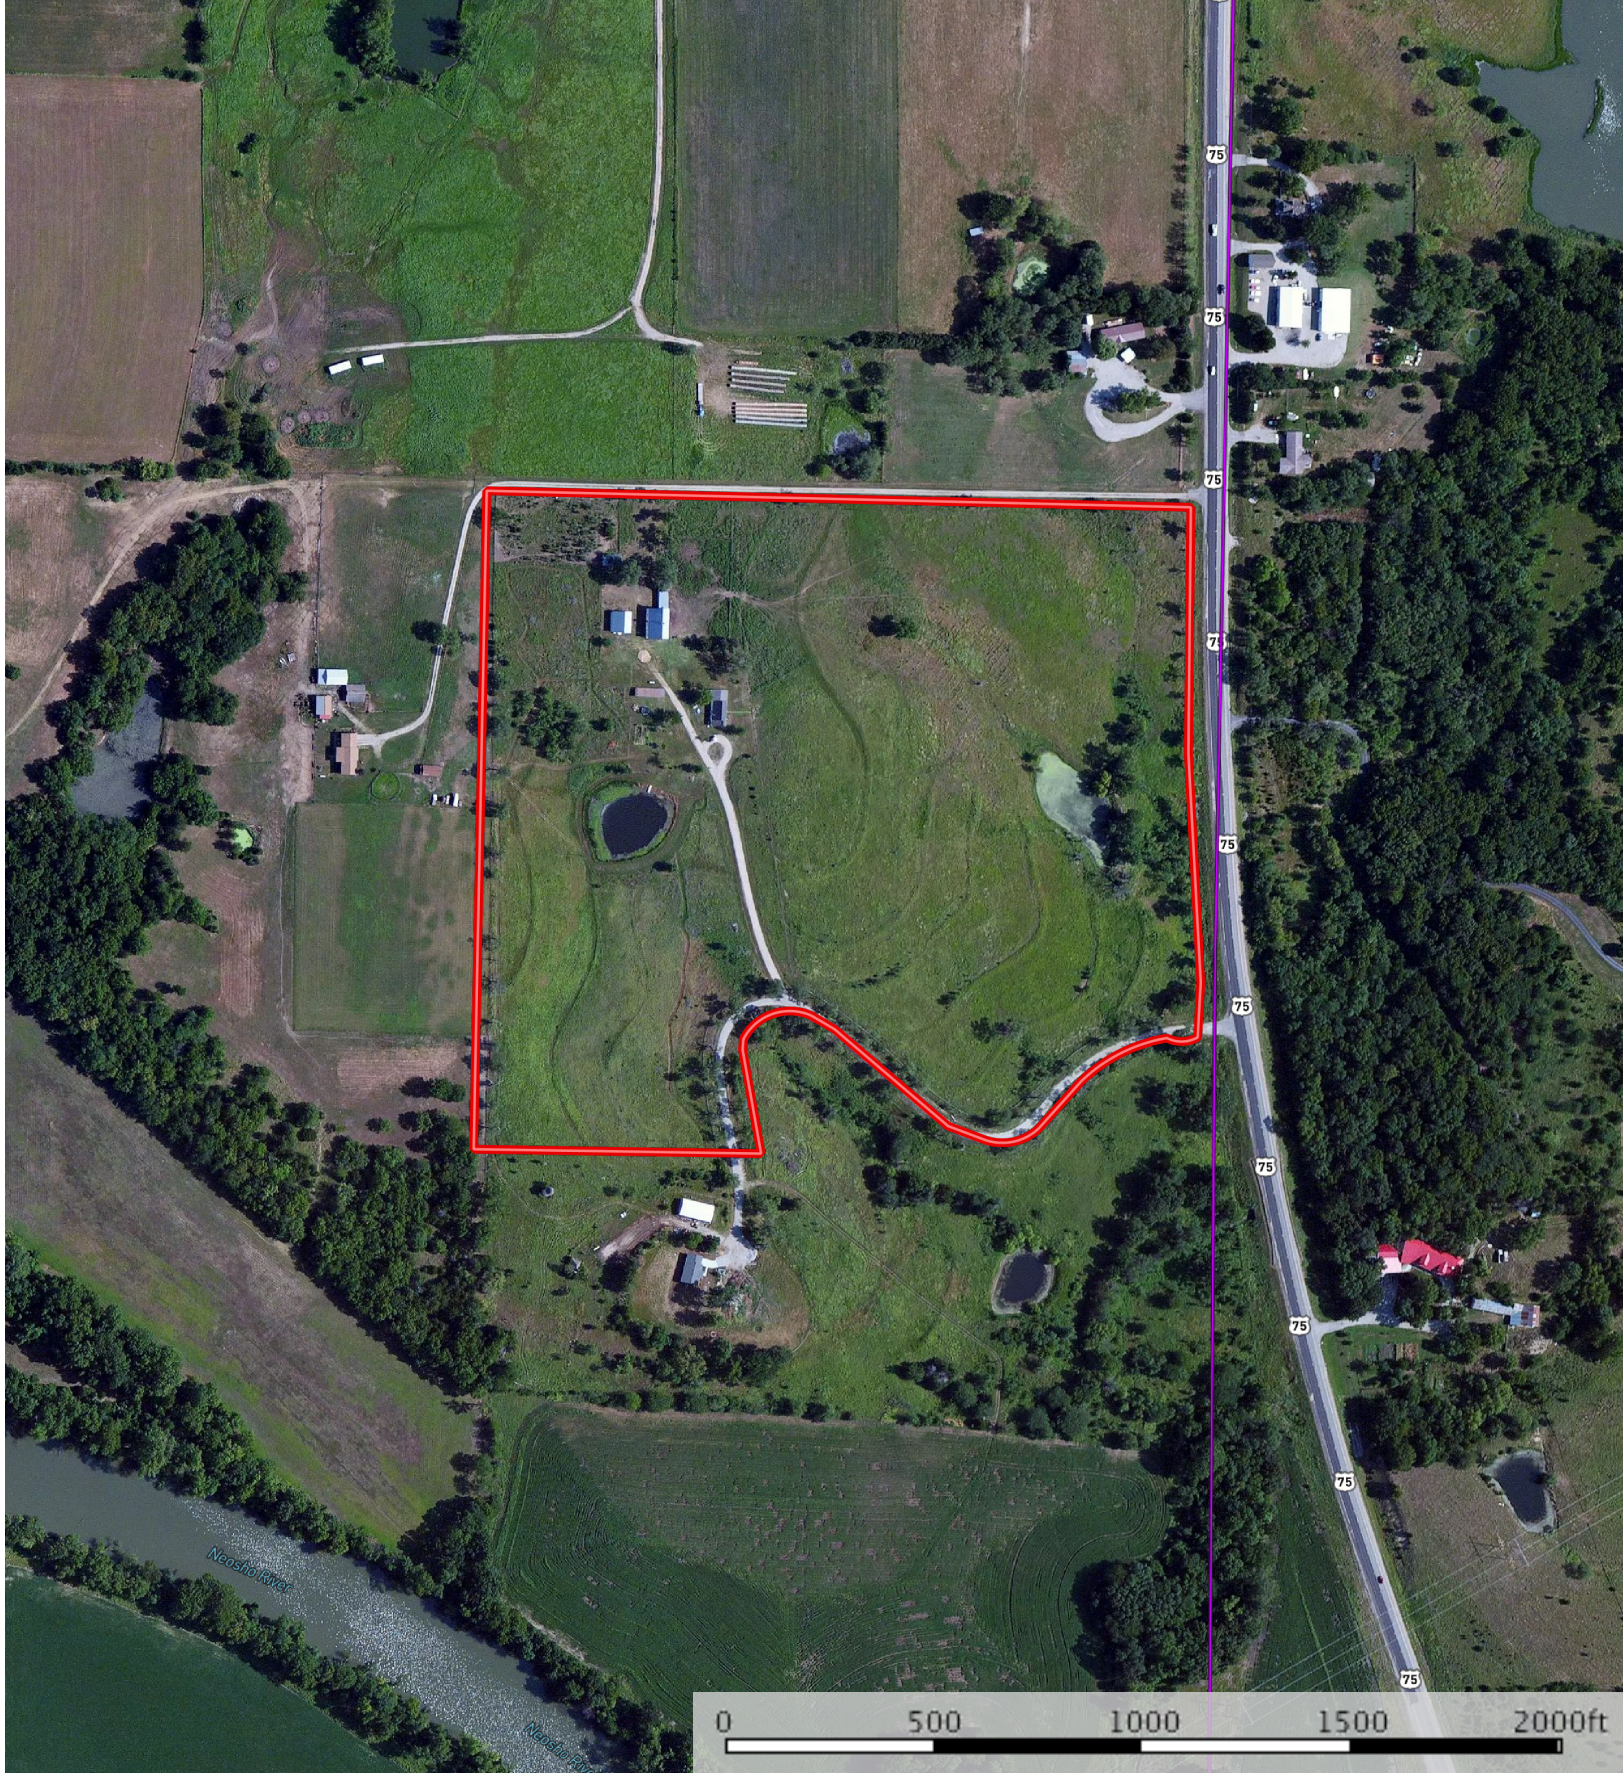

1436 Hwy 75
Coffey County, Kansas, 35.2 AC +/-

Boundary