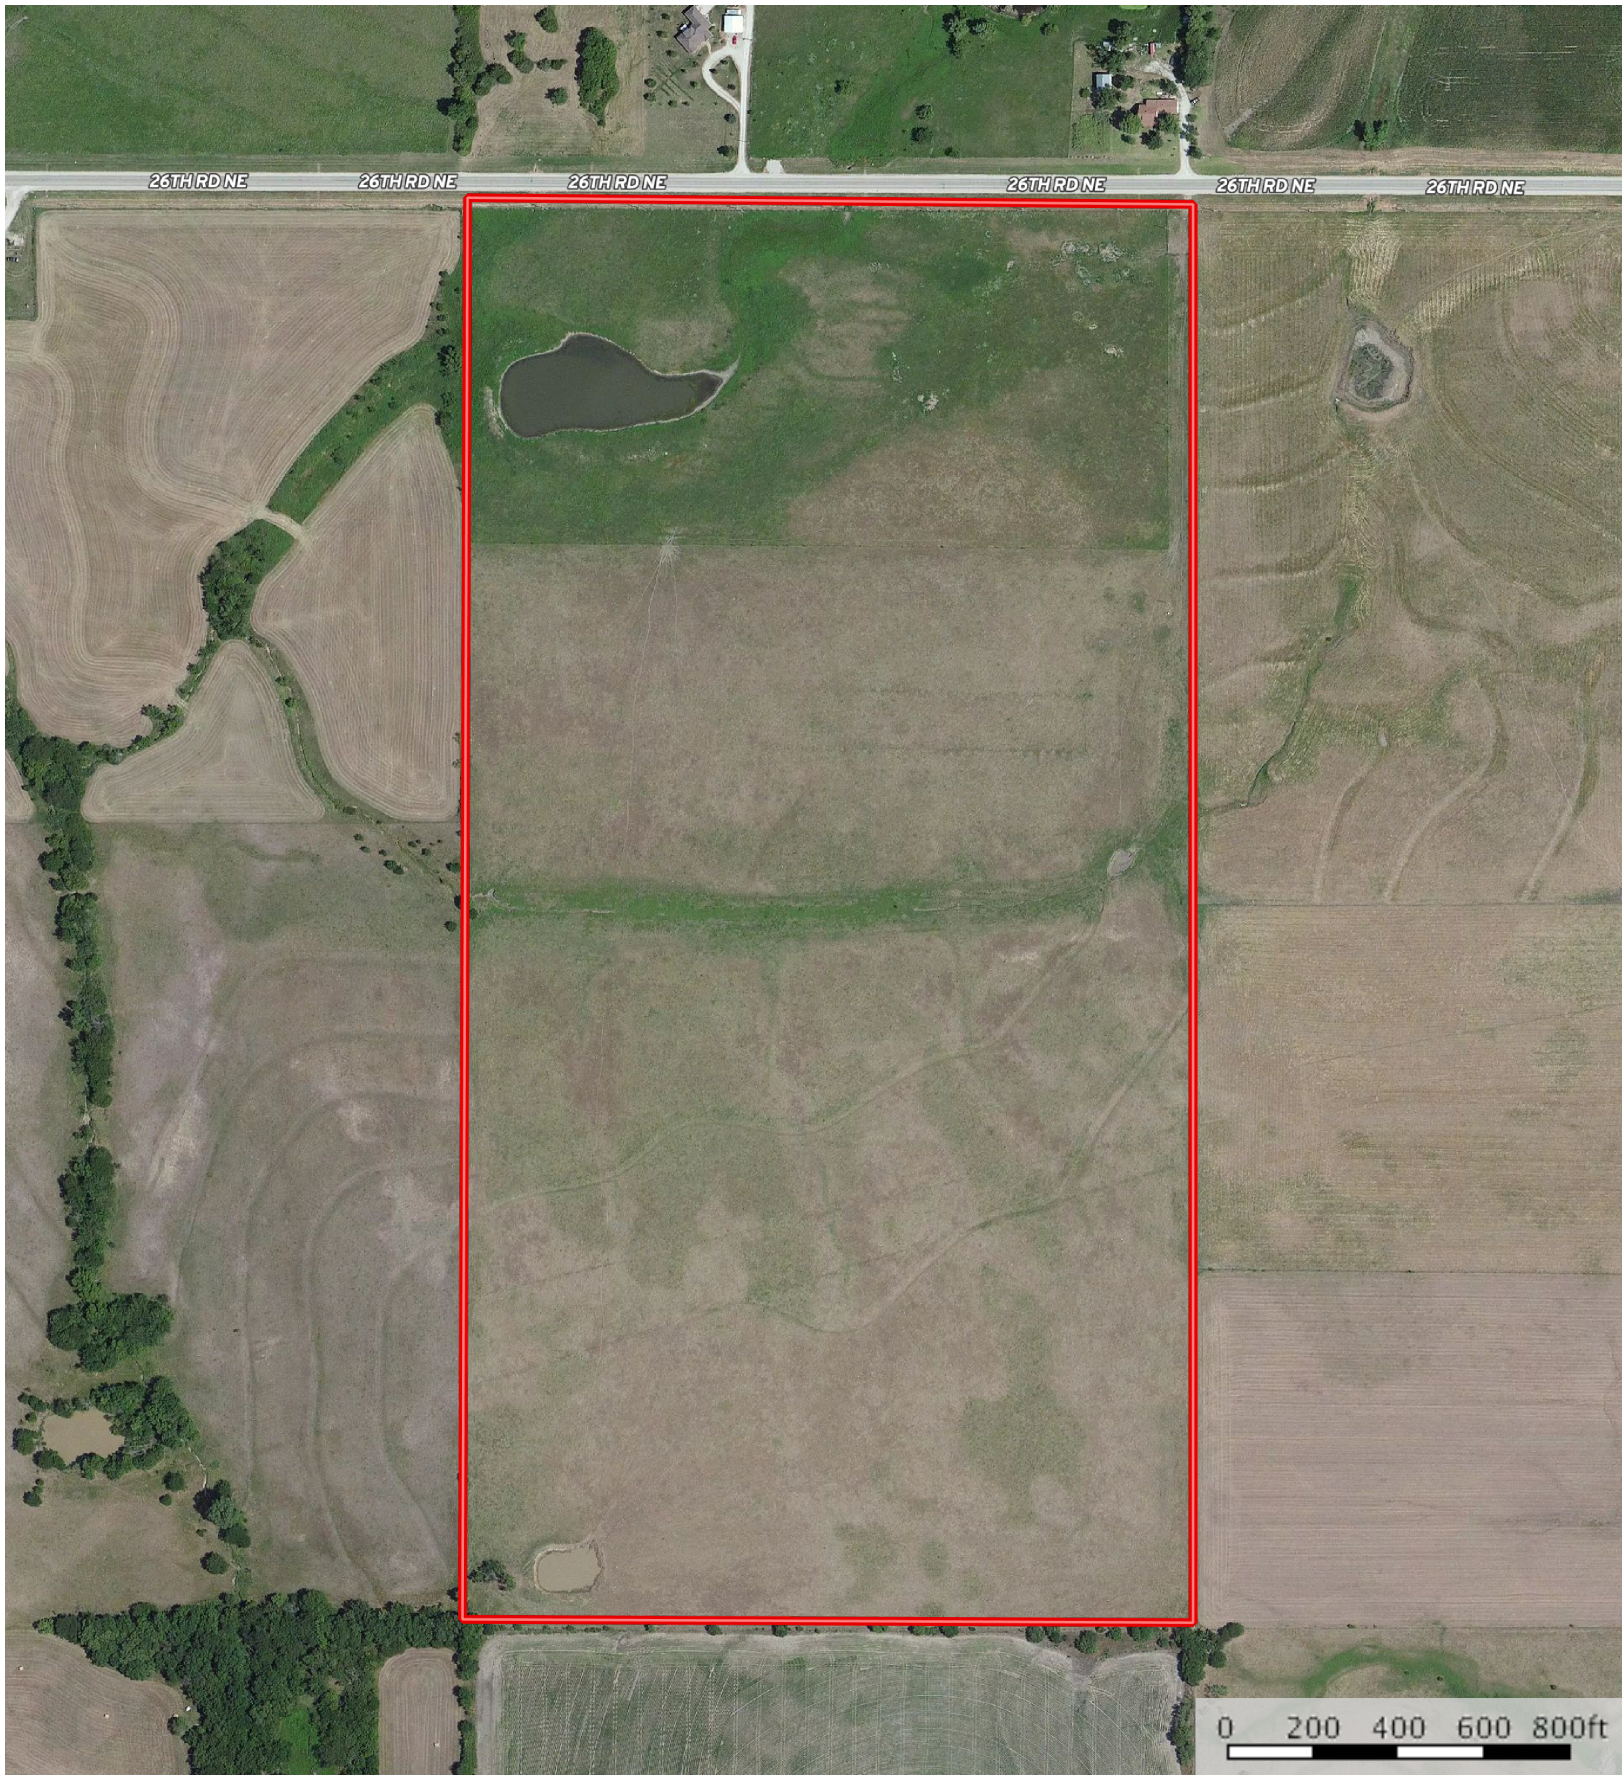

# STONEHOUSE (OLD 50 HWY)

Coffey County, Kansas, 80 AC +/-

 Boundary