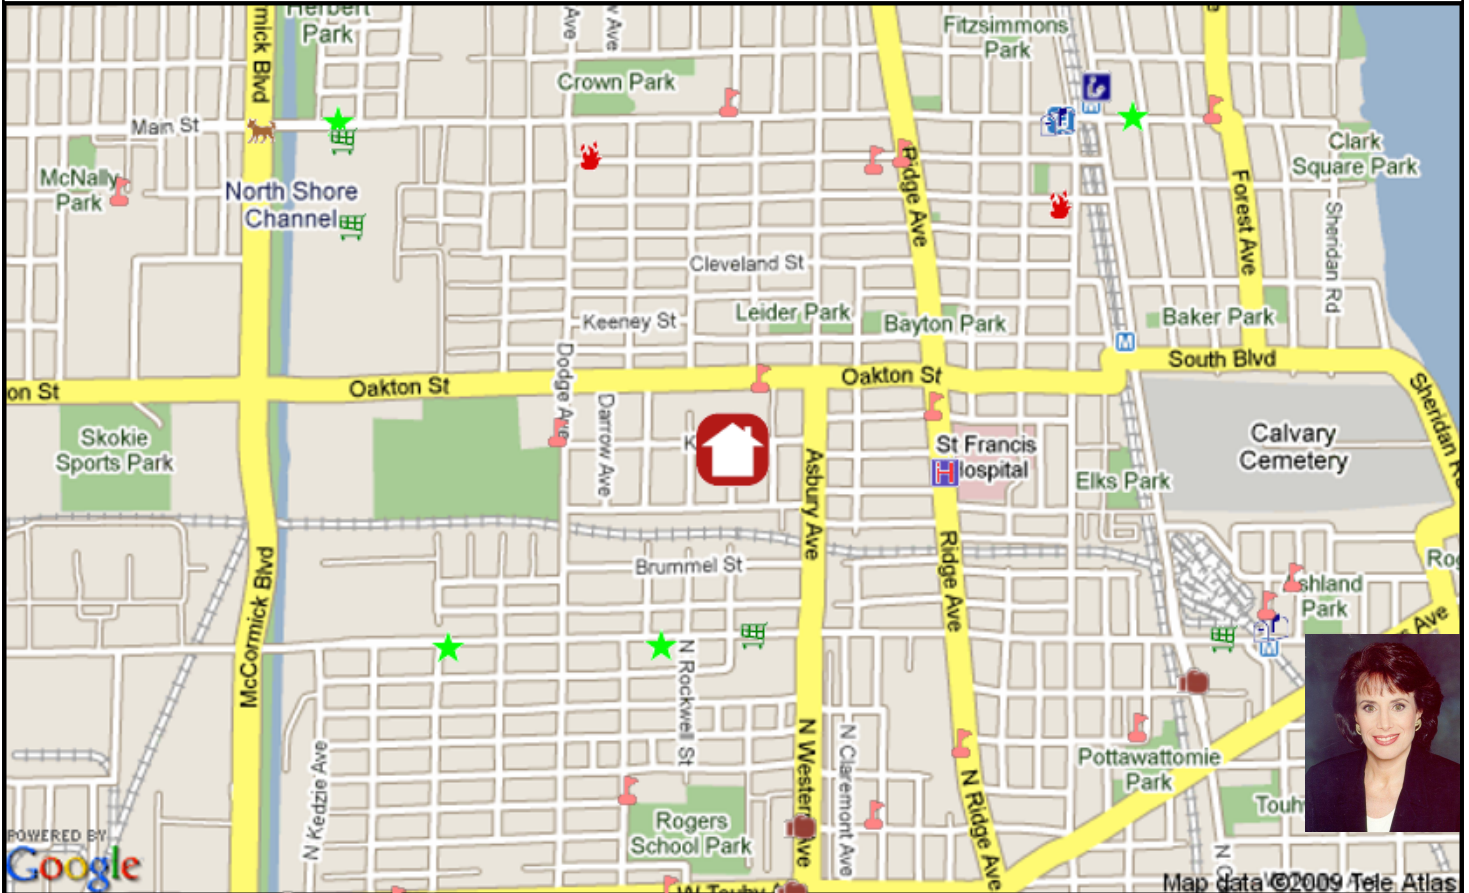

Home-Turf Report for 342 Ashland Ave., Evanston, IL 60202

Prepared by: Carol Nevada Duran // Ruboff Residential Properties // (312) 368-5963

© 2001-2009 Home-Turf Marketing Systems, L.L.C. // Visit www.hometurfonline.com or call (800) 689-1652

High School District:

EVANSTON TOWNSHIP HIGH SCHOOL DIST. 202

Grade School District:

EVANSTON COMM. CONSOLID. SCHOOL DIST. 65

Nearest Public High School(s) in District:

Evanston Twp High, 1600 Dodge Ave, 1.6mi N

Nearest Private High Schools:

St. Scholastica, 7416 N Ridge Blvd, 0.7mi SE
HACC, 7647 N Paulina Ave, 1.1mi E
Ida Crown Jewish Acc., 2828 W Pratt Blvd, 1.4mi S

Nearest Public Elementary School(s) in District:

Dawes Elem., 440 Dodge Ave, 0.3mi W
Oakton Elem., 436 Ridge Ave, 0.4mi E

Nearest Public Middle School(s) in District:

Chute Middle, 1400 Oakton St, 0.1mi N
Nichols Middle, 800 Greenleaf St, 1.1mi NE

Nearest Private Elementary Schools:

Pope John XXIII, 1120 Washington St, 0.6mi NE
St Margaret Mary, 7318 N Oakley Ave, 0.8mi S

Nearest Daycare Centers:

Childtime Learning Center, 355 Ridge Ave, 0.4mi E
High Ridge YMCA, 2424 W Touhy Ave, 0.9mi S
Virginia Frank Child Dev. Center, 3033 W Touhy Ave, 1.1mi

Nearest Public Library:

South Branch, 949 Chicago Ave, 708-866-0333, 1.0mi NE

Nearest Hospital:

St. Francis Hospital, 355 Ridge Ave, 0.4mi E

Nearest Major Grocery Stores:

Jewel, 2485 Howard St, 0.4mi S
Sam's Club, 2450 Main St, 0.9mi NW
Food 4 Less, 2400 W Main St, 1.0mi NW

Nearest Movie Theaters:

Century Evanston 18, 1715 Maple Ave, 1.7mi N
Village North Theatre, 6746 N Sheridan Rd, 2.2mi SE

Nearest Health Clubs:

Curves, 7300 N Western Ave, 0.7mi S
YMCA, 2424 W Touhy Ave, 0.9mi S

Nearest Golf Course:

Robert Black Golf Course, 2045 W Pratt Blvd, 1.6mi S

Nearest Starbucks:

2209 Howard St, 0.4mi S

Nearest CTA Station:

South Boulevard, Purple Line, Evanston Express, 0.8mi E

Nearest Metra Station: Main Street (Evanston), 0.9mi NE

Nearest Fire Station: 0.6mi NW

- Starbucks
- Health Club
- Golf Course
- Dog Park
- Day Care
- Major Grocery
- Library
- Hospital
- Post Office
- Theater
- Fire Station
- School
- CTA Station
- Metra Station
- City Park

Home-Turf Marketing Systems, L.L.C. and the users of Home-Turf assume no responsibility for any loss or impact resulting from the use of this information. No representations are made regarding the accuracy of the information provided. All data is subject to change and should be verified with local sources.