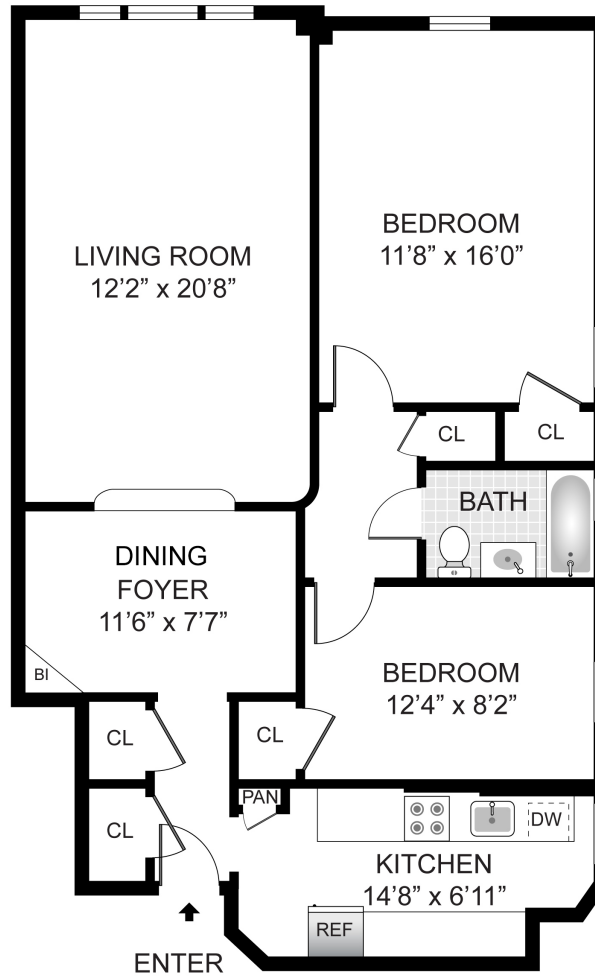

75 Park Terrace East_D70

GROSS INTERNAL AREA
TOTAL: 935 ft²

SIZES AND DIMENSIONS ARE APPROXIMATE, ACTUAL MAY VARY.