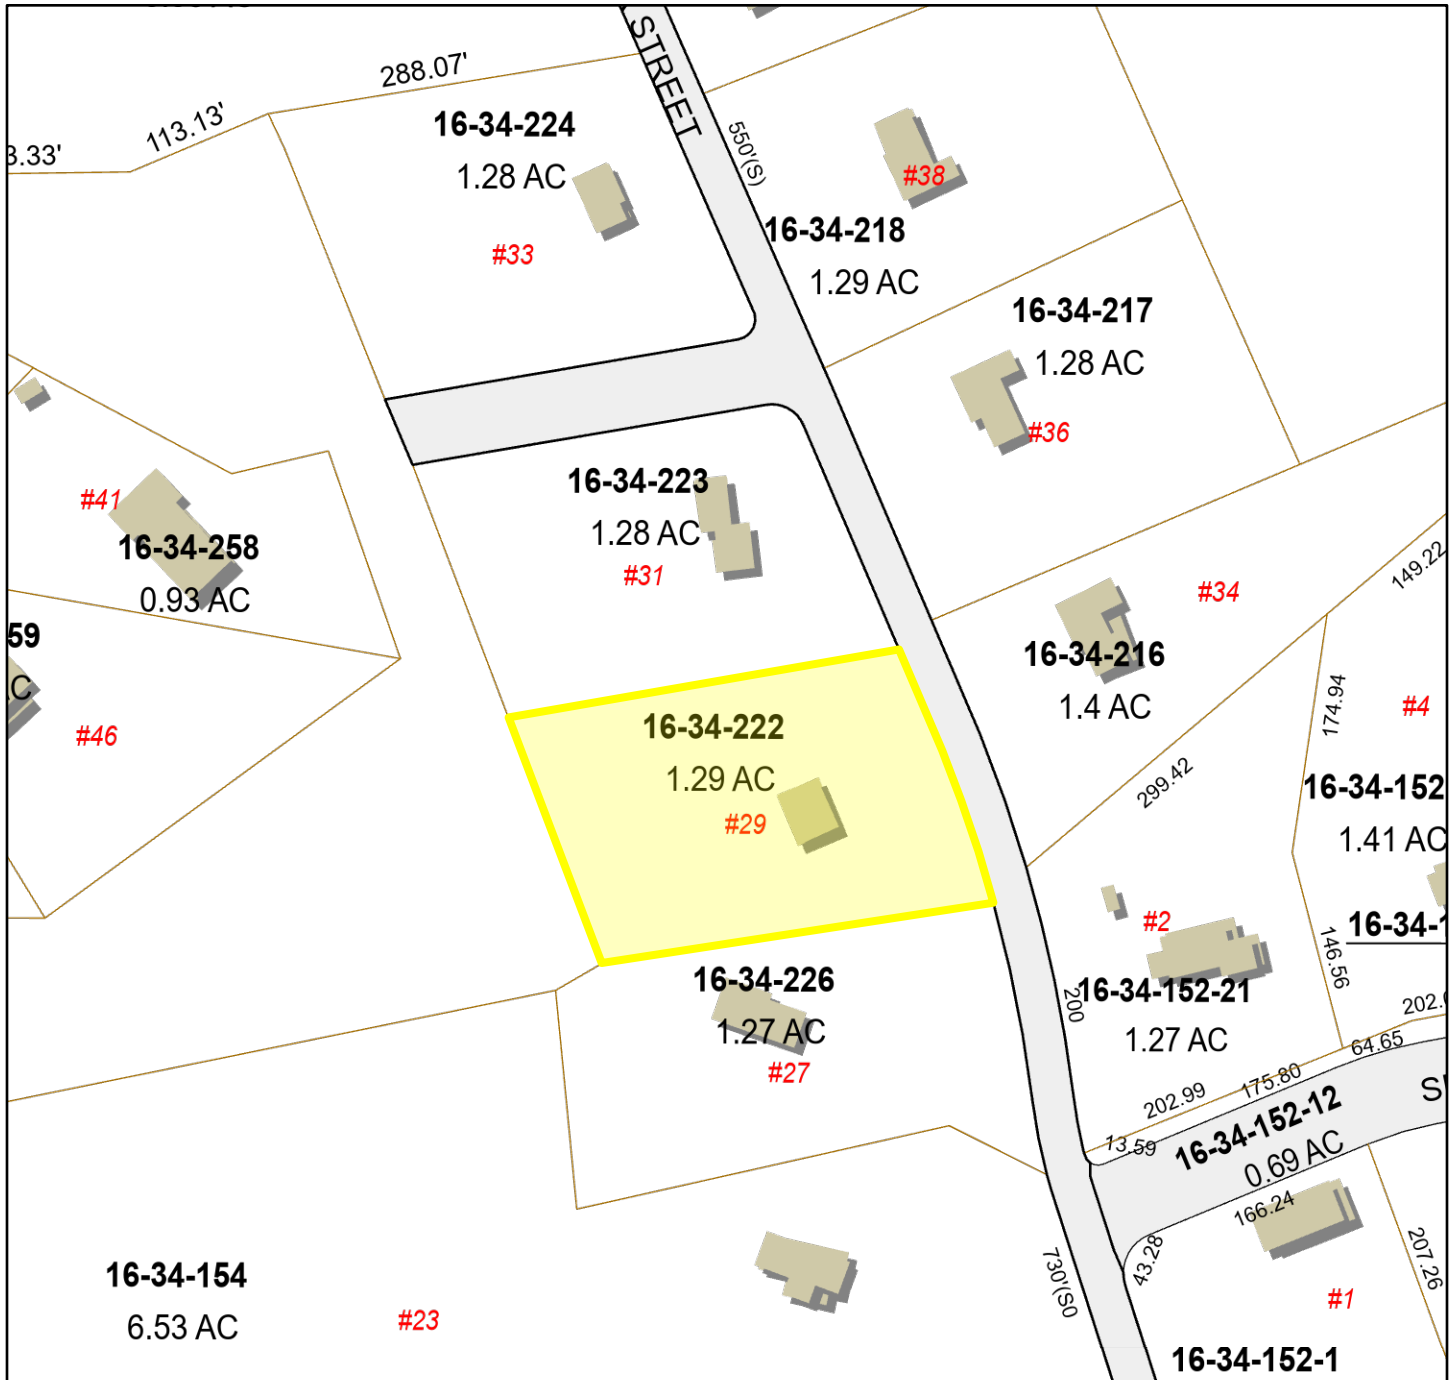

29 Turner Street

Norfolk, MA

1 inch = 139 Feet

www.cai-tech.com

January 25, 2024

	Microsoft Buildings
	Private Road
	Property Line
	Public Road

Data shown on this map is provided for planning and informational purposes only. The municipality and CAI Technologies are not responsible for any use for other purposes or misuse or misrepresentation of this map.