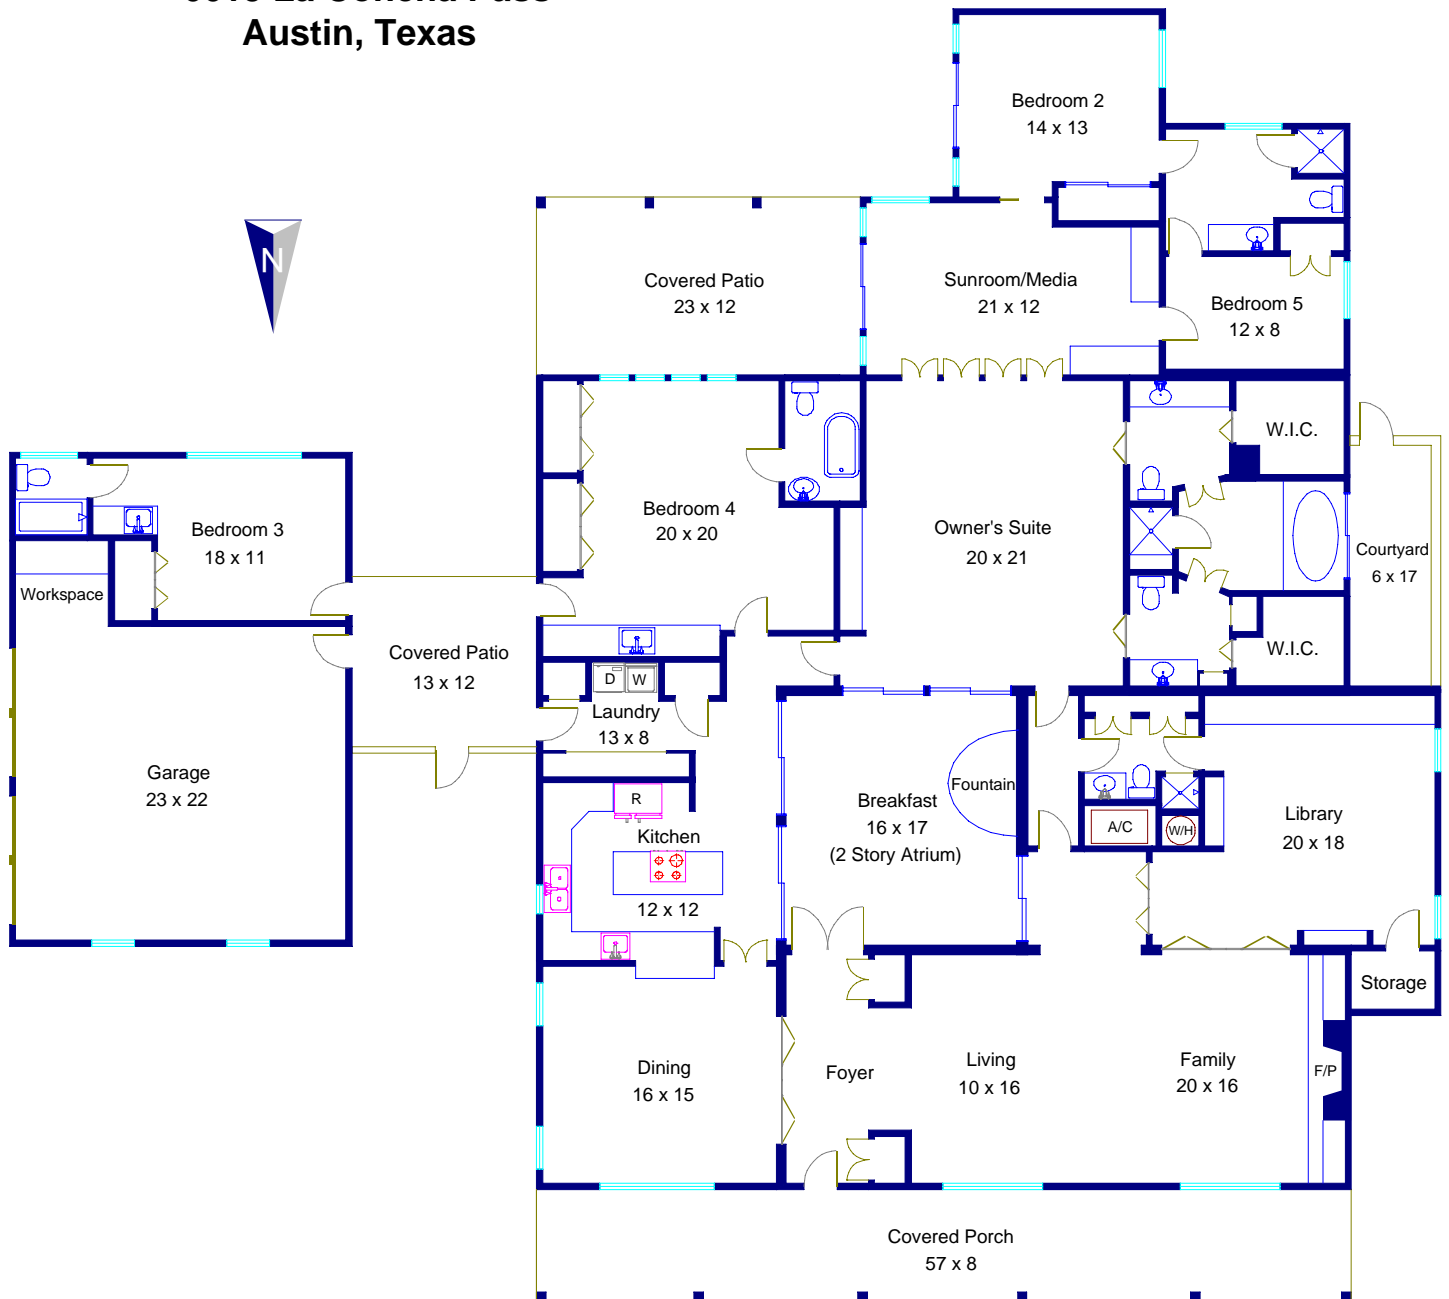

**6615 La Concha Pass
Austin, Texas**

Note: This floor plan is an artistic rendering only. All dimensions are approximate. Floor Plan Graphics and Tate Property make no representation or warranty as to this rendering's accuracy and no measurements or dimensions should be relied upon without independent verification.