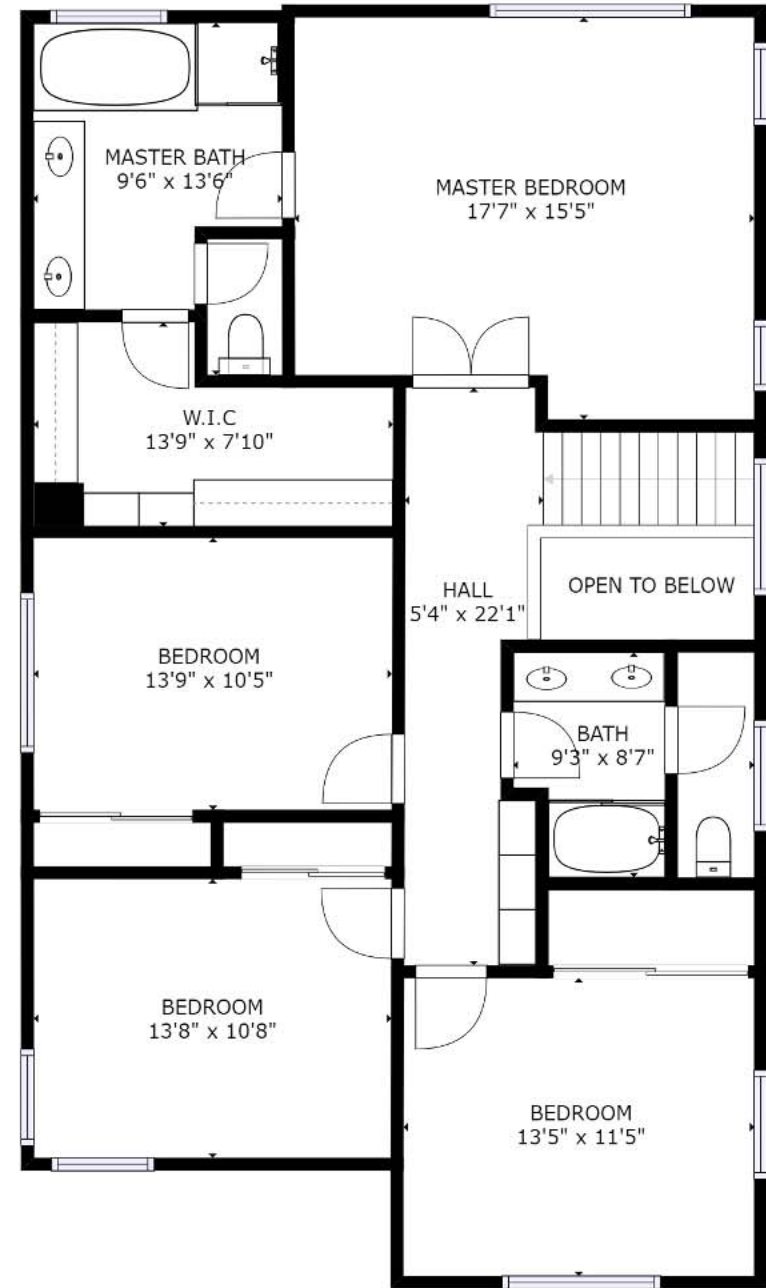

FLOOR 1

FLOOR 2

GROSS INTERNAL AREA
 FLOOR 1: 1289 sq ft, FLOOR 2: 1232 sq ft
 TOTAL: 2521 sq ft
 SIZES AND DIMENSIONS ARE APPROXIMATE, ACTUAL MAY VARY.