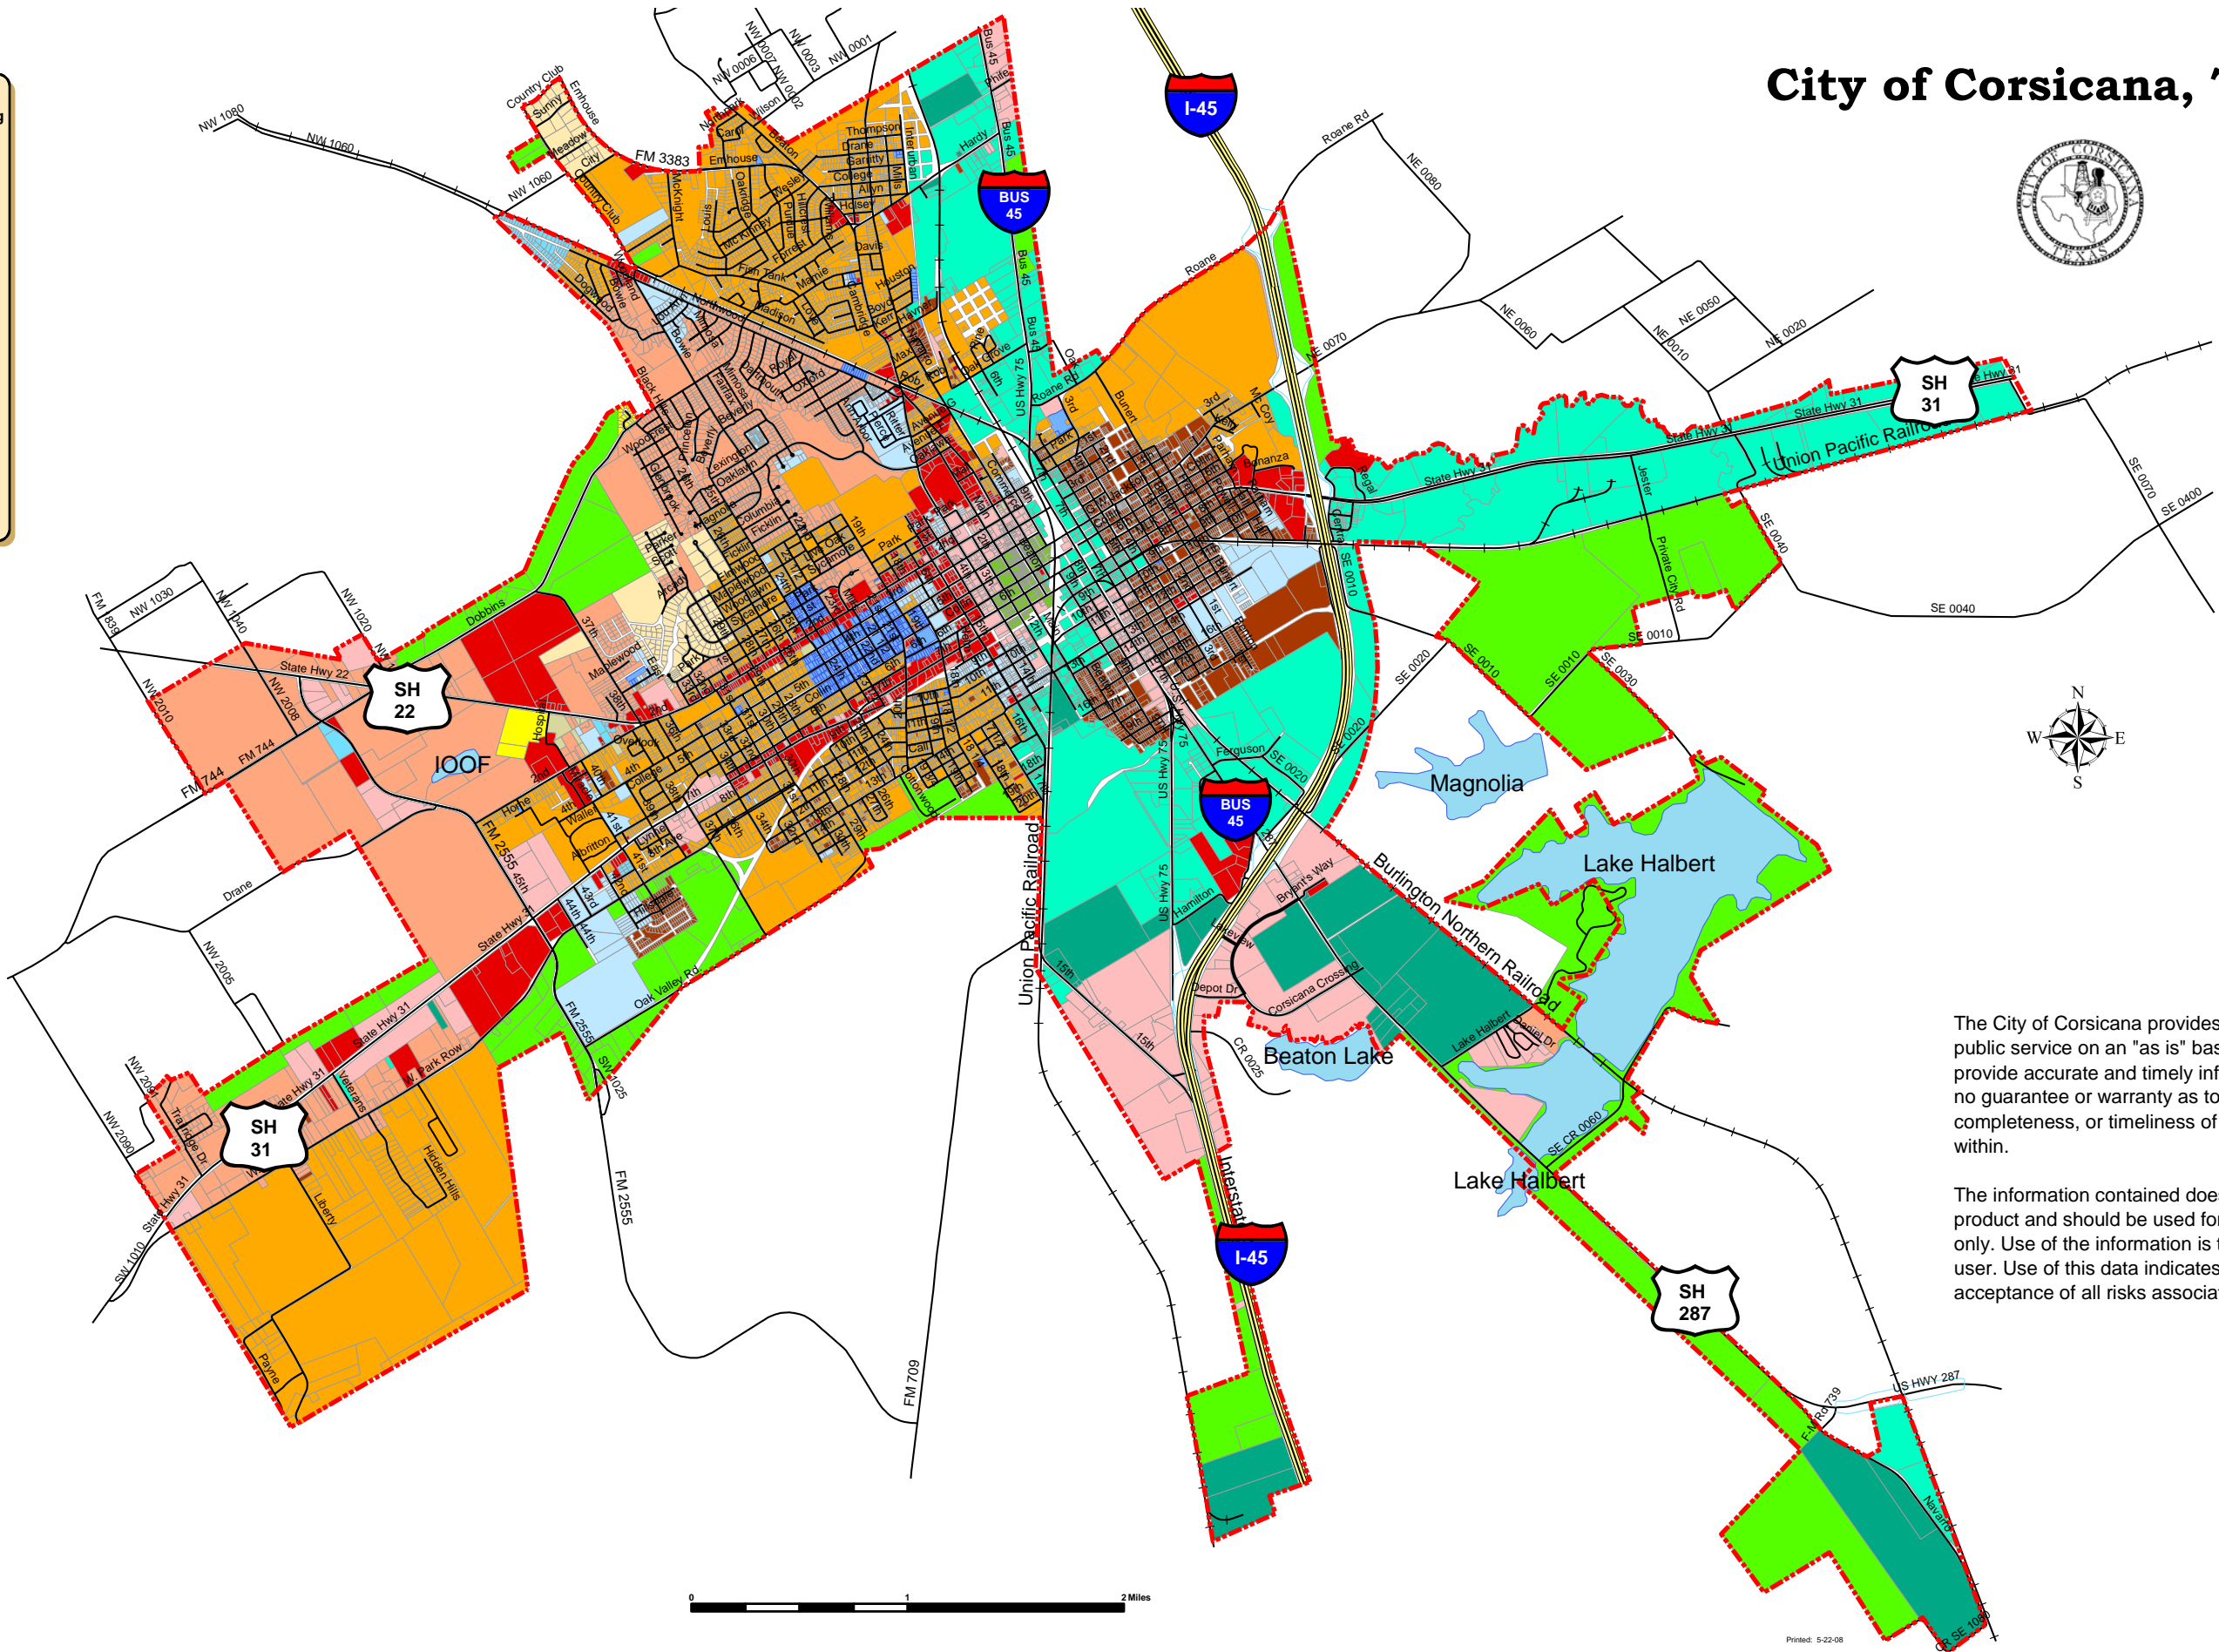

City of Corsicana, Texas

Legend
Parcel Zoning

| Zone | Color |
|------|--------------|
| 2-F | Blue |
| A | Light Green |
| C | Light Blue |
| CA | Green |
| GR | Red |
| I-1 | Cyan |
| I-2 | Light Green |
| MF-1 | Light Blue |
| MF-2 | Light Blue |
| NS | Light Green |
| O | Light Green |
| P | Black |
| PD | Yellow |
| R-1 | Light Orange |
| R-2 | Orange |
| R-3 | Dark Orange |
| R-4 | Brown |
| S | Purple |

Legend

- City Limits
- Streets
- Railroad
- Interstate
- Lakes

The City of Corsicana provides map information as a public service on an "as is" basis. While we strive to provide accurate and timely information, the City makes no guarantee or warranty as to the accuracy, completeness, or timeliness of the information contained within.

The information contained does not represent a survey product and should be used for informational purposes only. Use of the information is the sole responsibility of the user. Use of this data indicates a user's unconditional acceptance of all risks associated with its use.