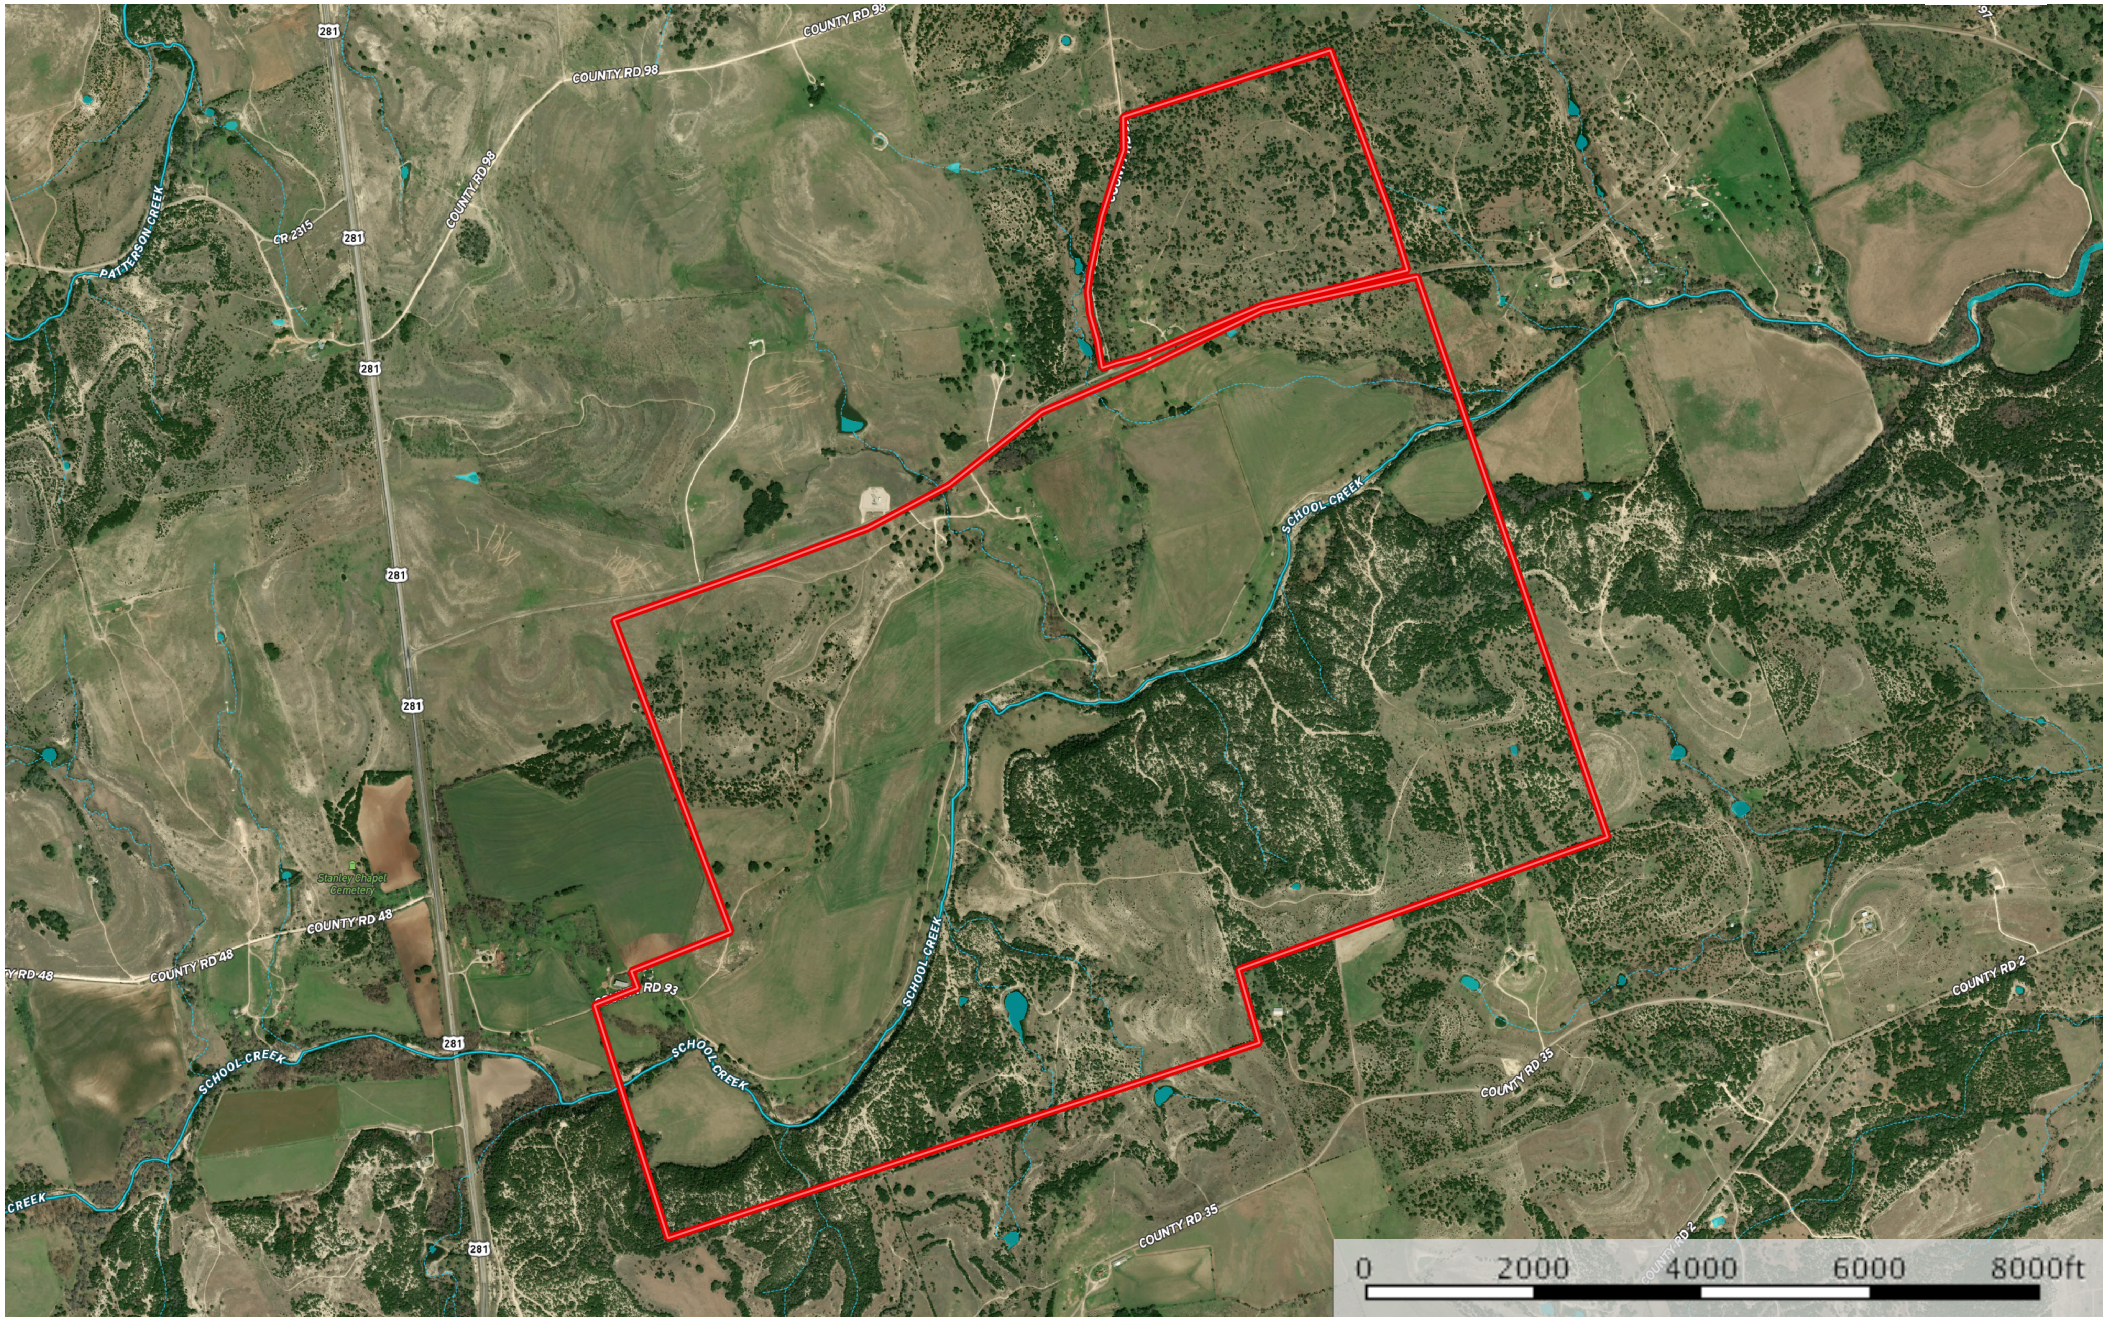

# Lookout Bluff Ranch

Lampasas County, Texas, 1516 AC +/-

-  Boundary
-  Stream, Intermittent
-  River/Creek
-  Water Body