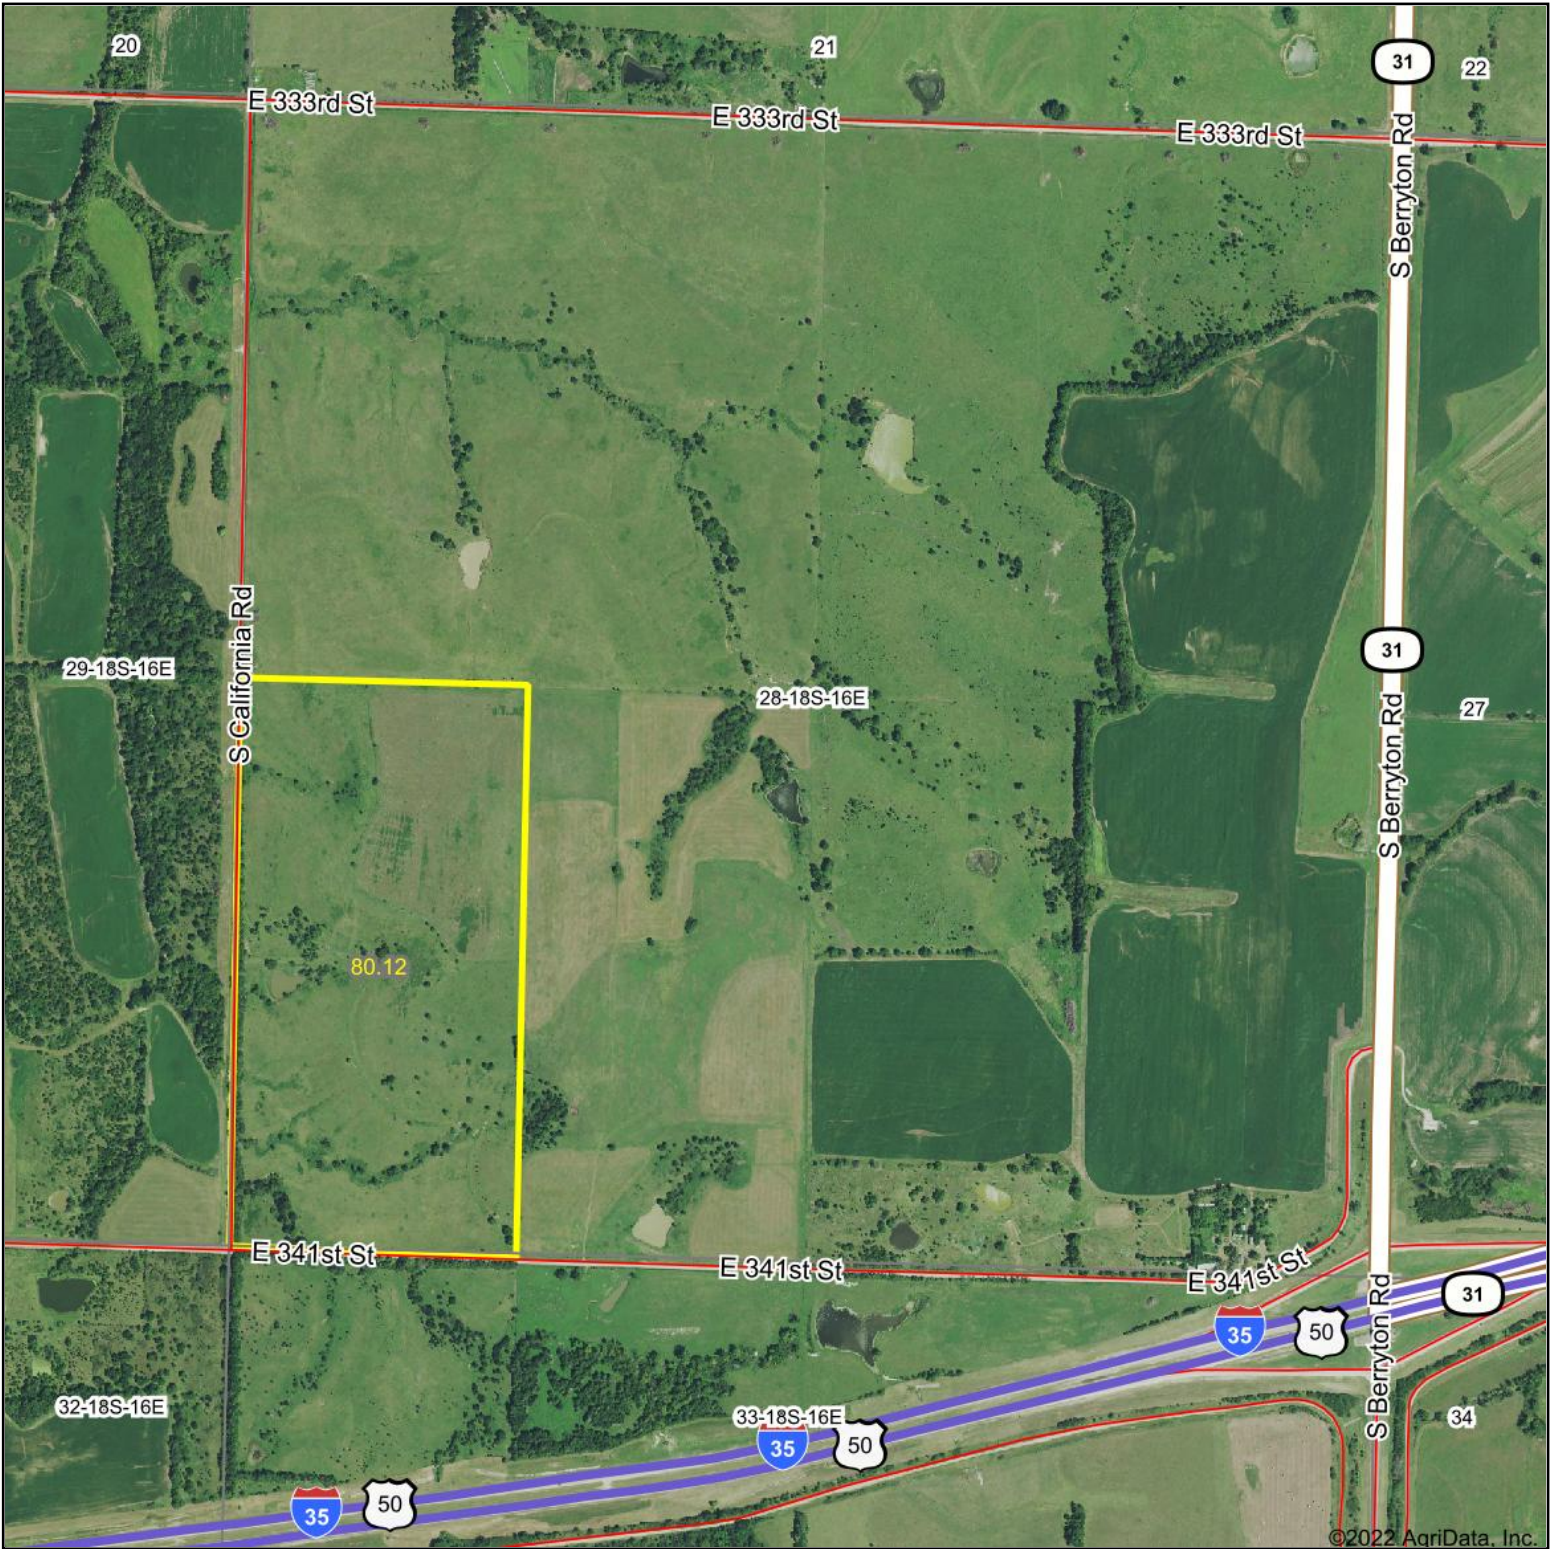

Aerial Map

©2022 AgriData, Inc.

Map Center: 38.455074, -95.647018

28-18S-16E
Osage County
Kansas

8/1/2022

Maps Provided By:

© AgriData, Inc. 2021 www.AgriDataInc.com